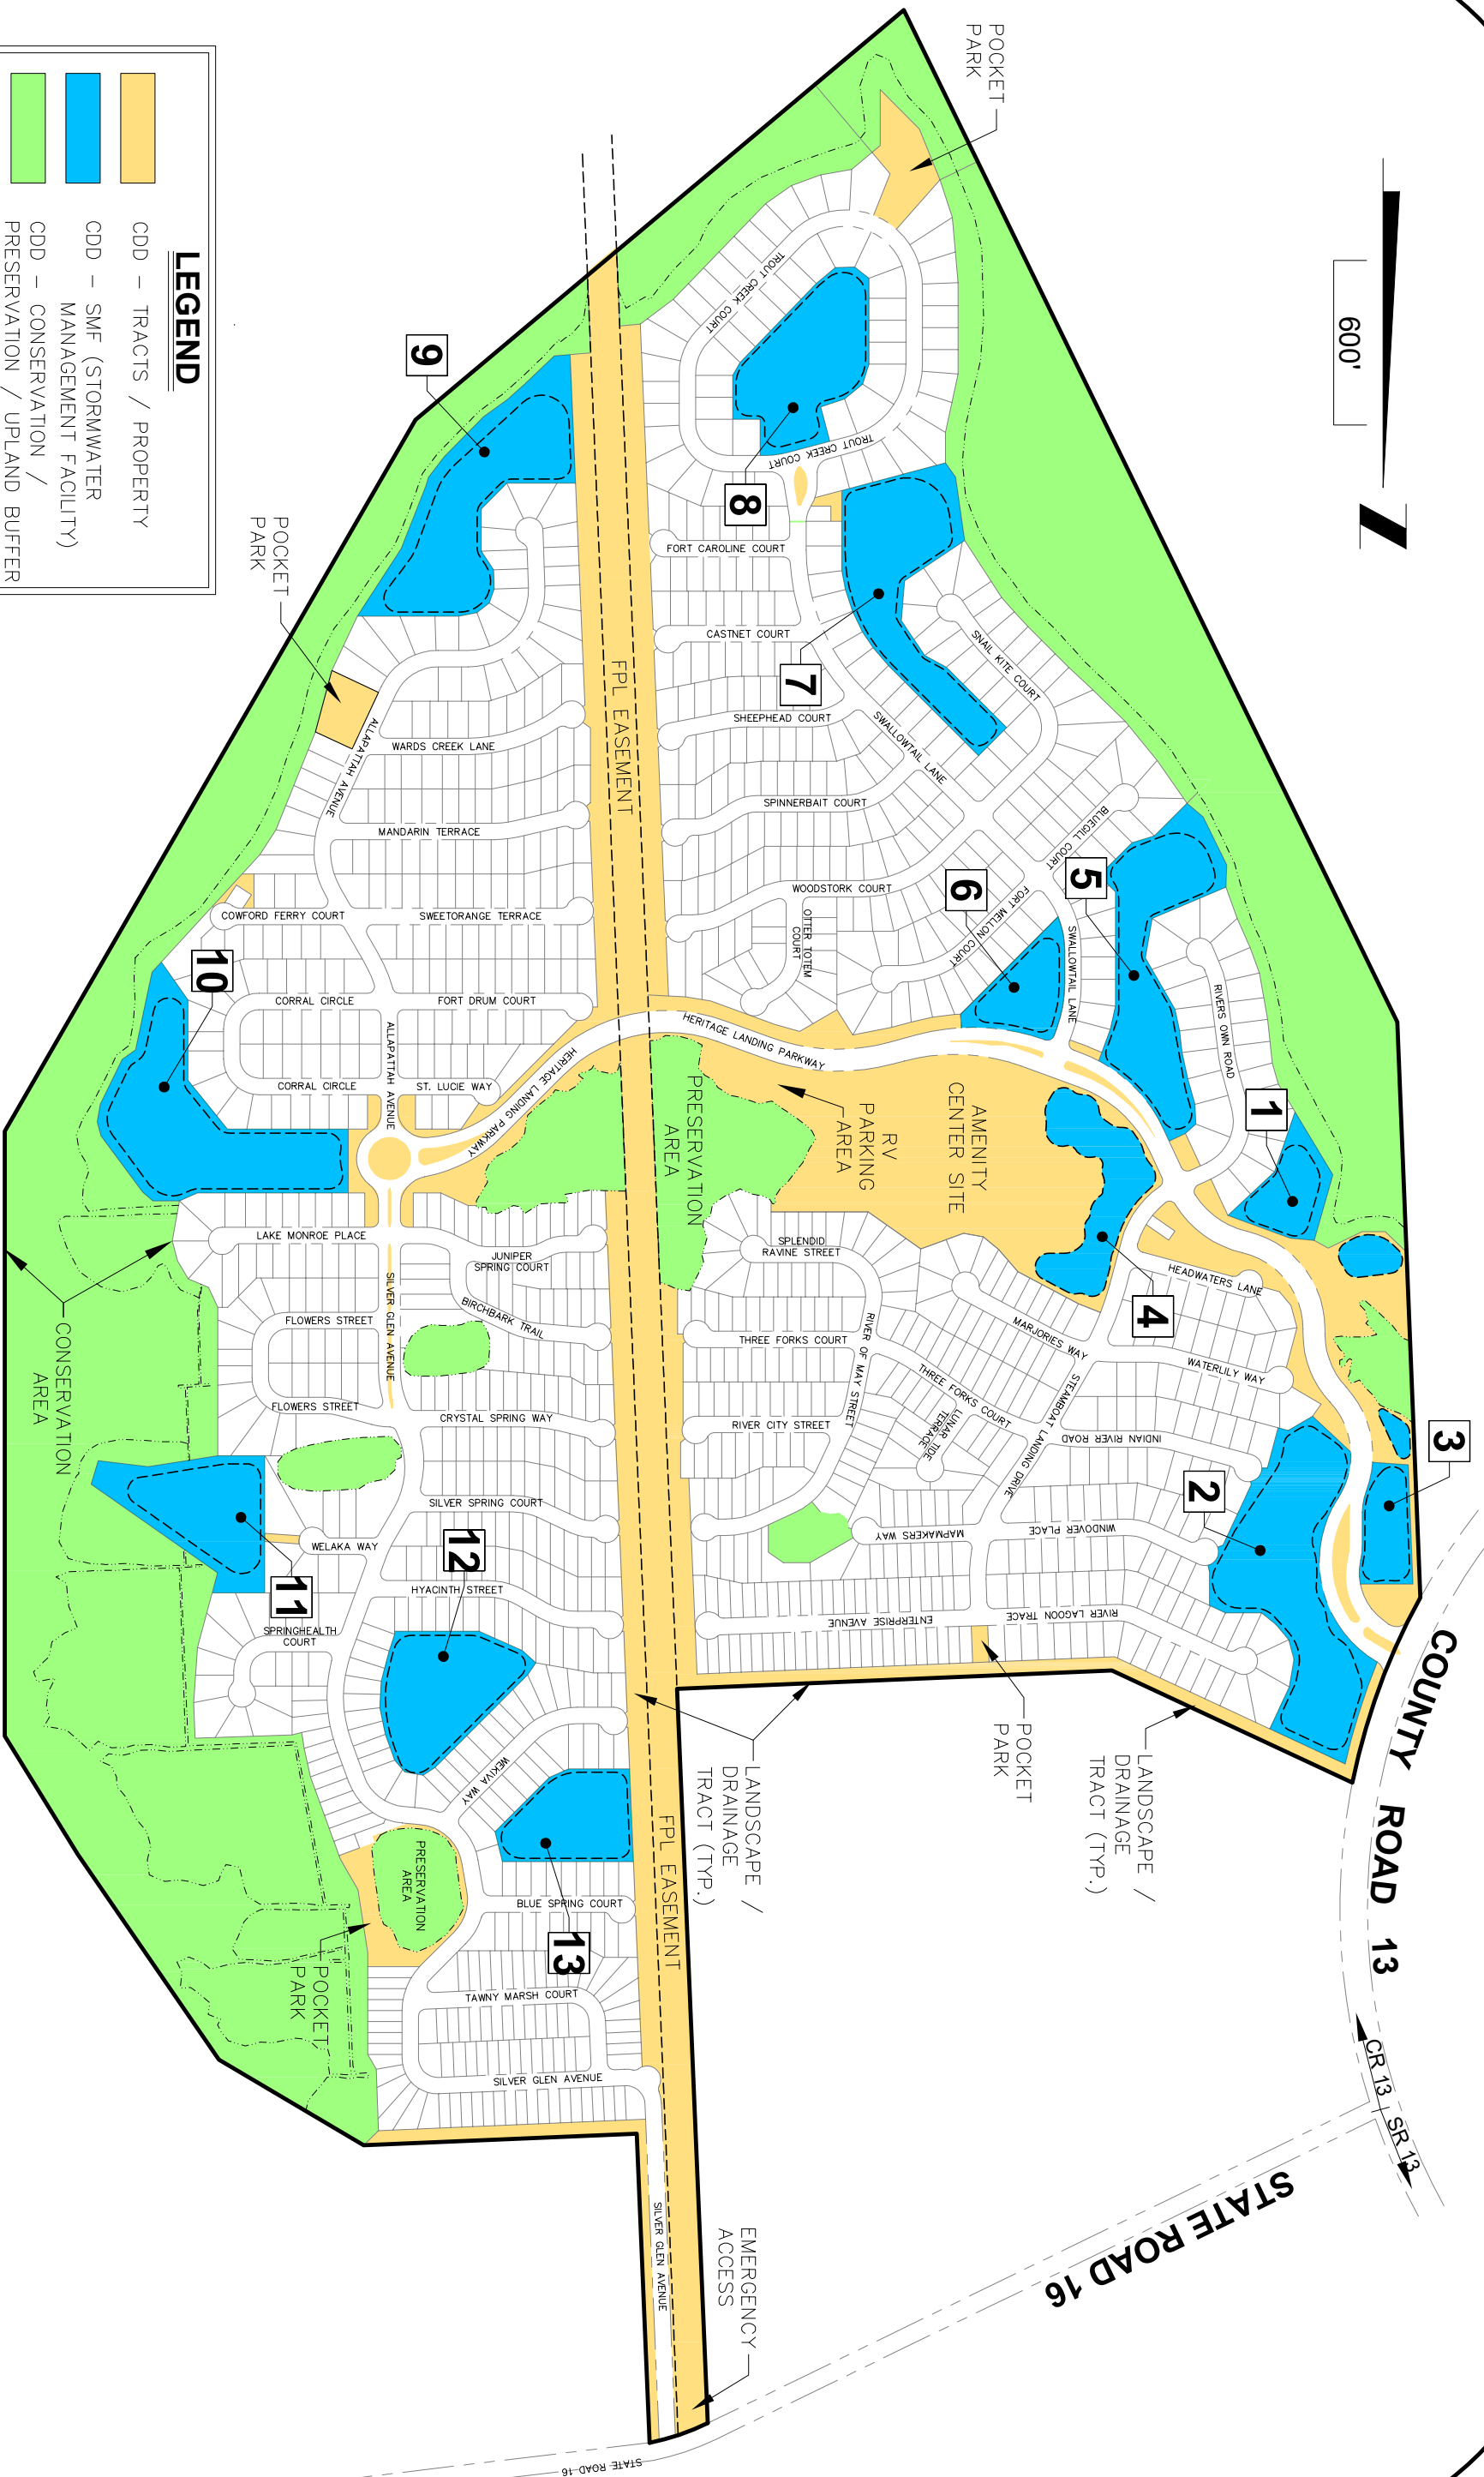

LEGEND	
	CDD - TRACTS / PROPERTY
	CDD - SMF (STORMWATER MANAGEMENT FACILITY)
	CDD - CONSERVATION / PRESERVATION / UPLAND BUFFER

REFER TO PLATS AND RECORDED DOCUMENTS FOR MORE INFORMATION.

**HERITAGE LANDING  
COMMUNITY DEVELOPMENT DISTRICT**